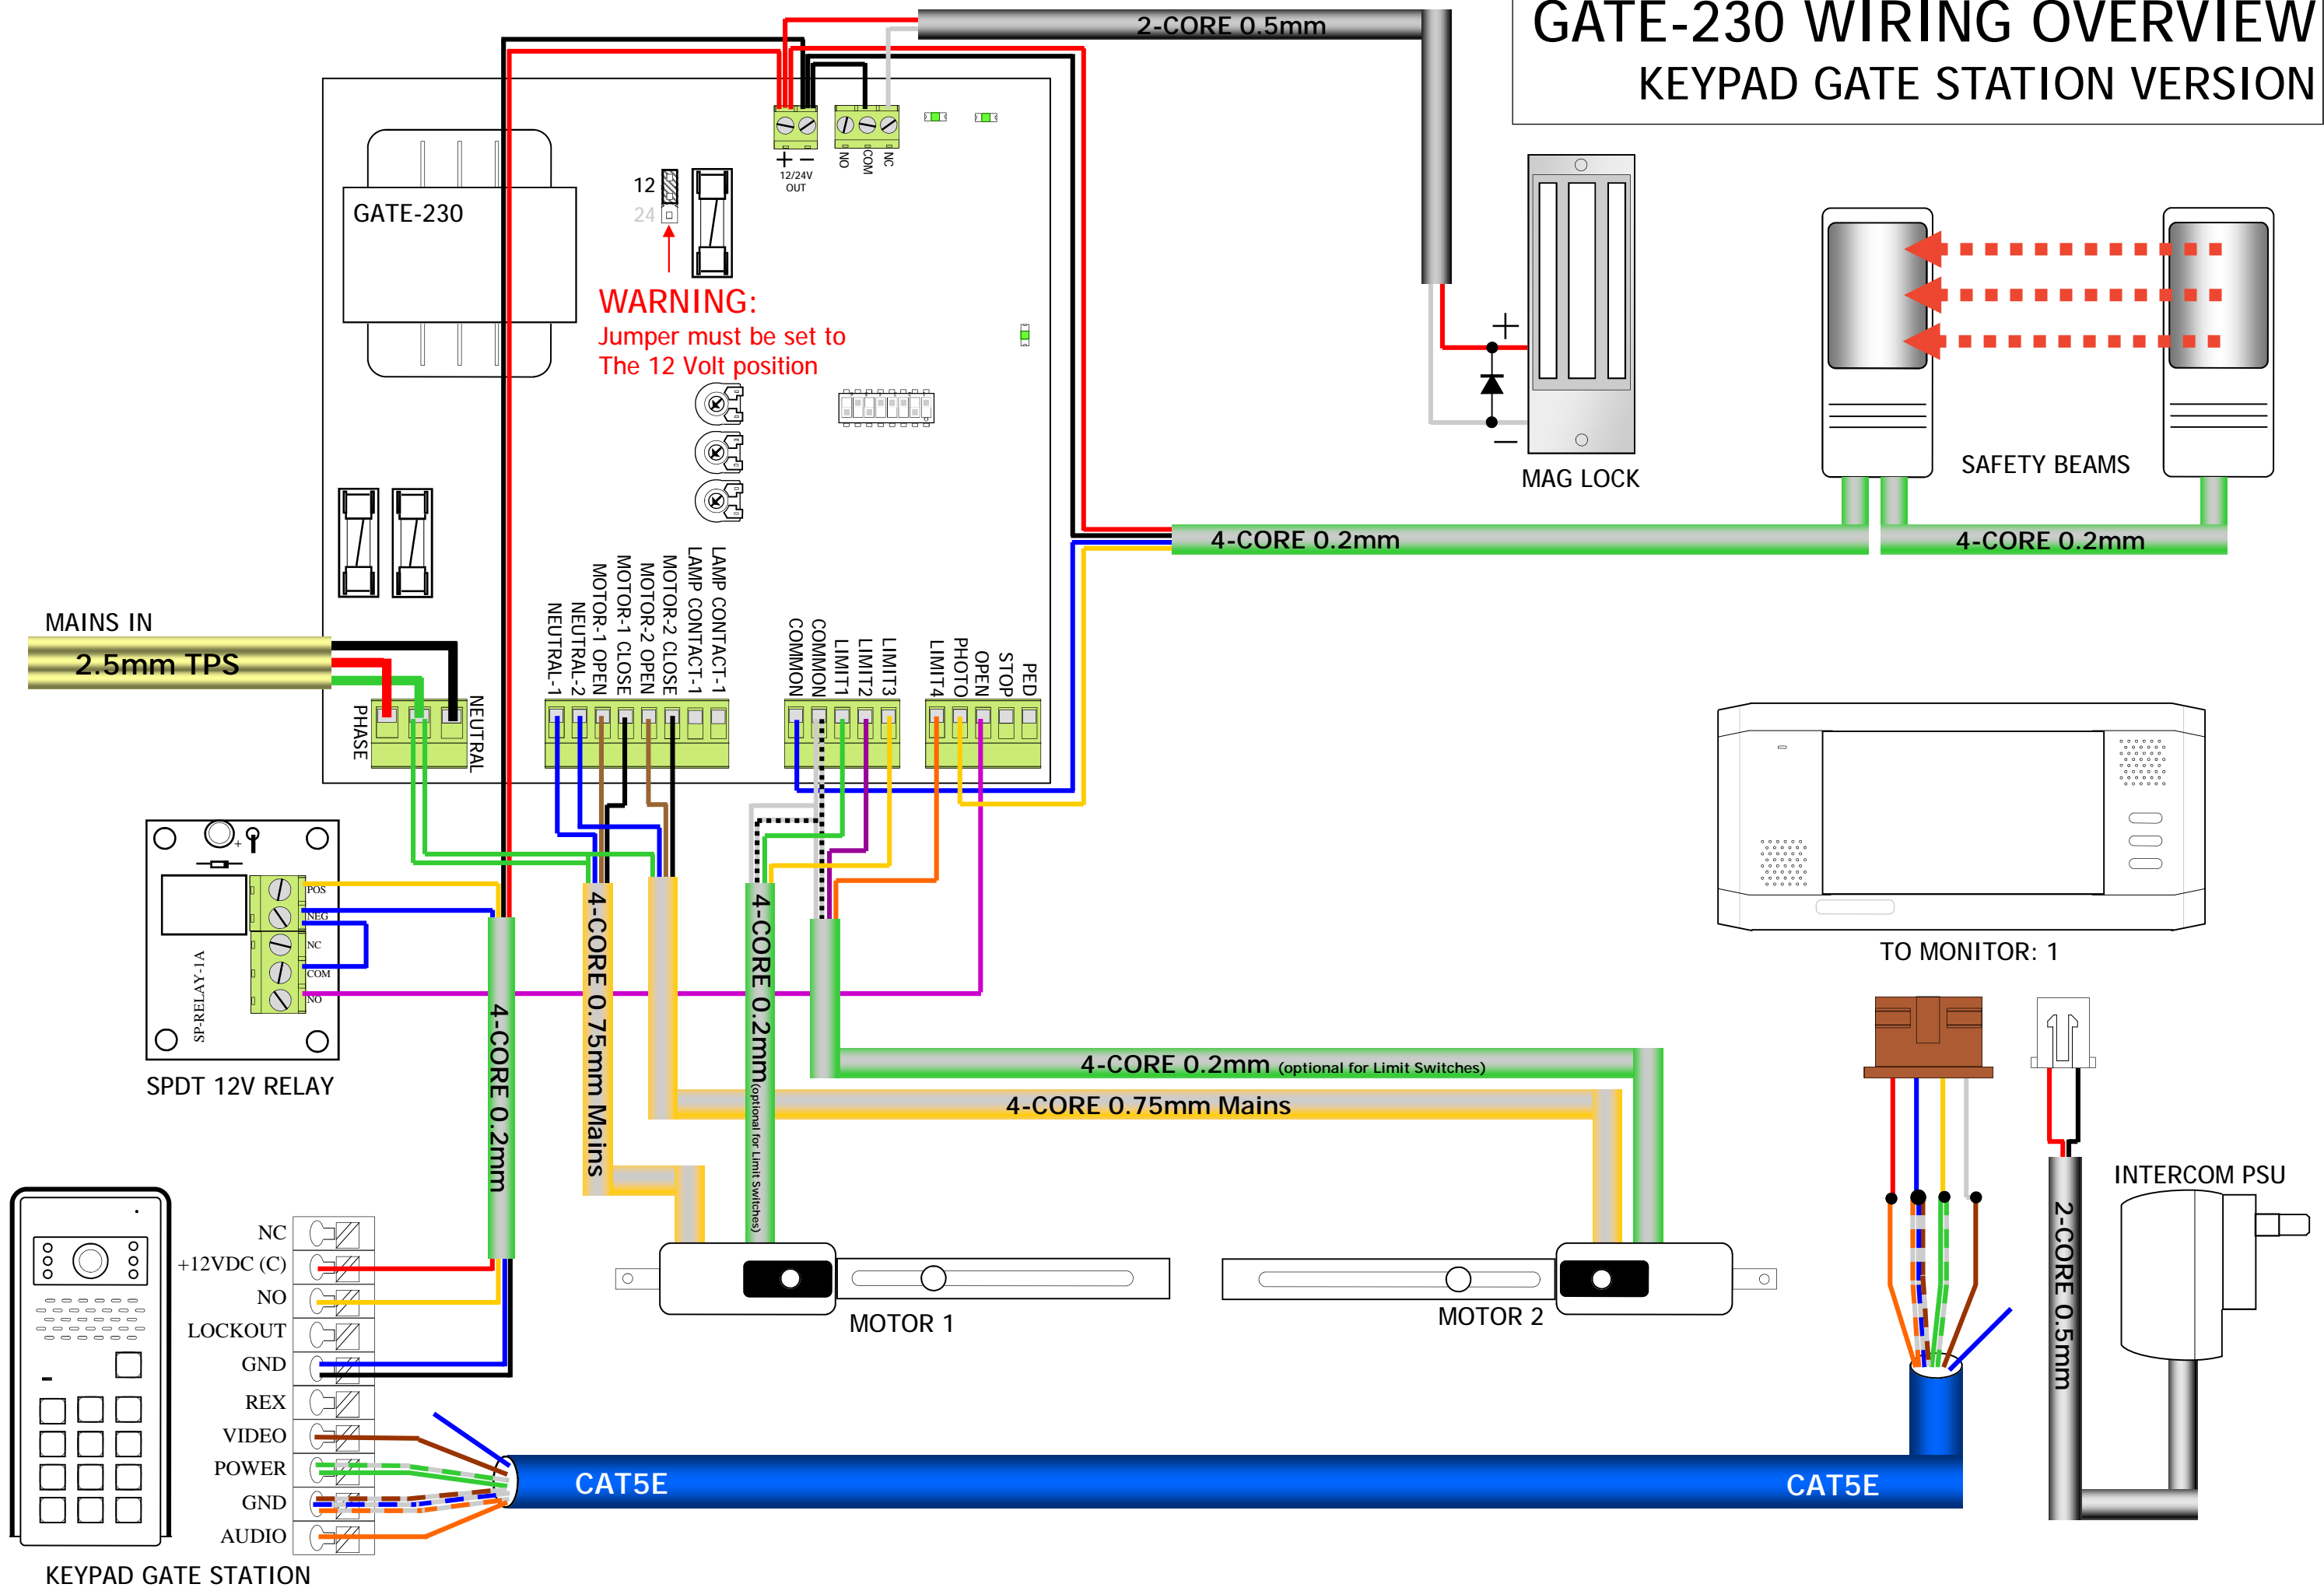

GATE-230 WIRING OVERVIEW

KEYPAD GATE STATION VERSION

GATE-230 WIRING OVERVIEW

STANDALONE KEYPAD + INTERCOM